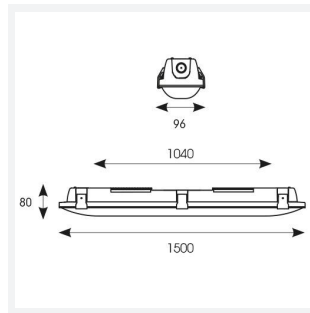

Tornado EVO

Tornado EVO CCT Multi Wattage 1500mm
Code: ATORE5/1

Category	Battens and Weatherproofs
Application	Ancillary, Commercial, Education, Healthcare, Hospitality, Industrial, Retail
Specification	Performance

TECHNICAL INFORMATION	
Light Source	LED
Colour / Finish	Grey
IP Rating	IP65
Class Protection	1
Internal / External	Internal / External
Surface / Recessed / Suspended	Surface, Suspended
Lumen Depreciation L70 B50	L70 B50 54,000h
Warranty (Years)	5
CE Mark	Yes
Height	80 mm